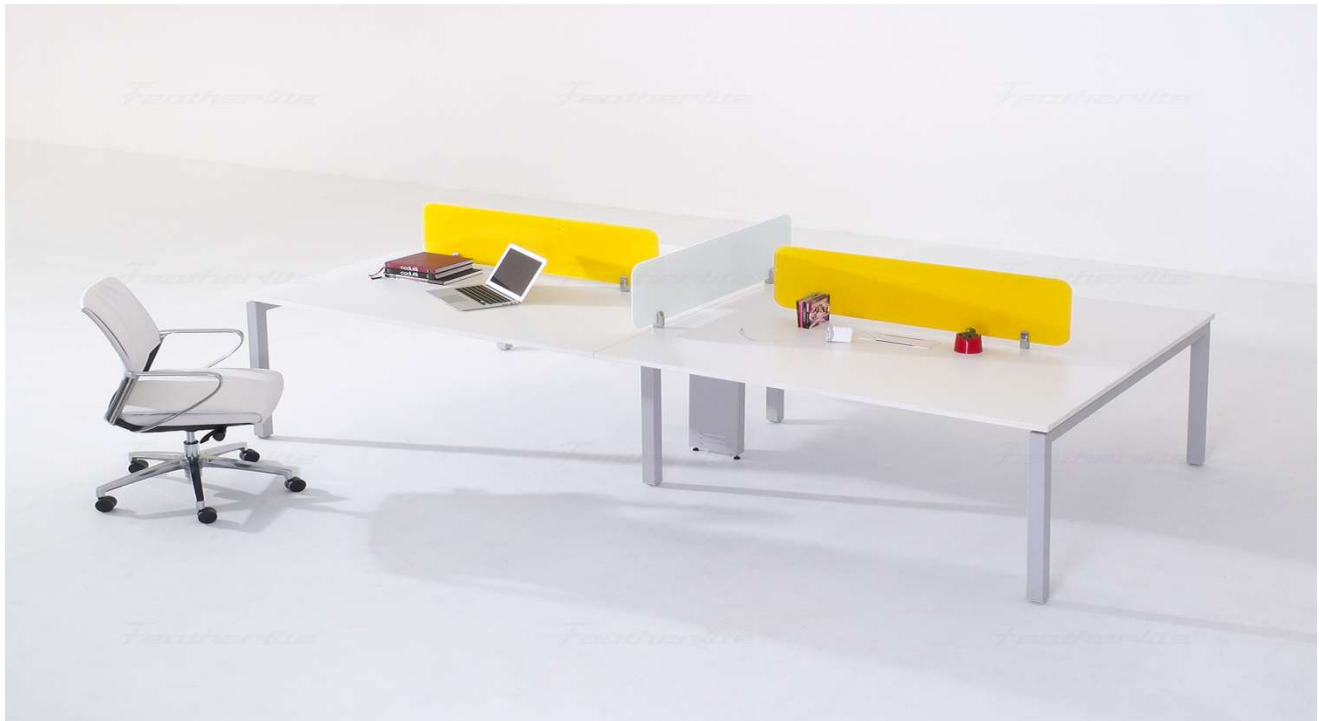

RWSN-121

RWSN-120

WORKSTATION